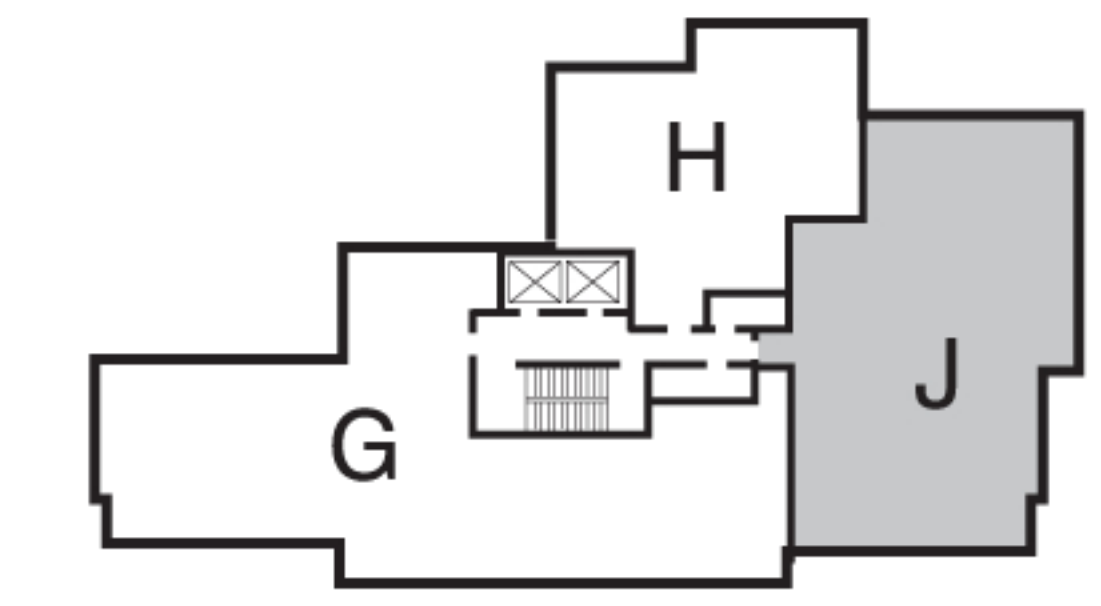

HUDSON RIVER VIEWS

HUDSON RIVER

RIVER POINTE
 RESIDENCE J
 FLOORS 16-17- Basic
 FLOOR 15- 2 Balconies
 *ALL DIMENSIONS APPROXIMATE