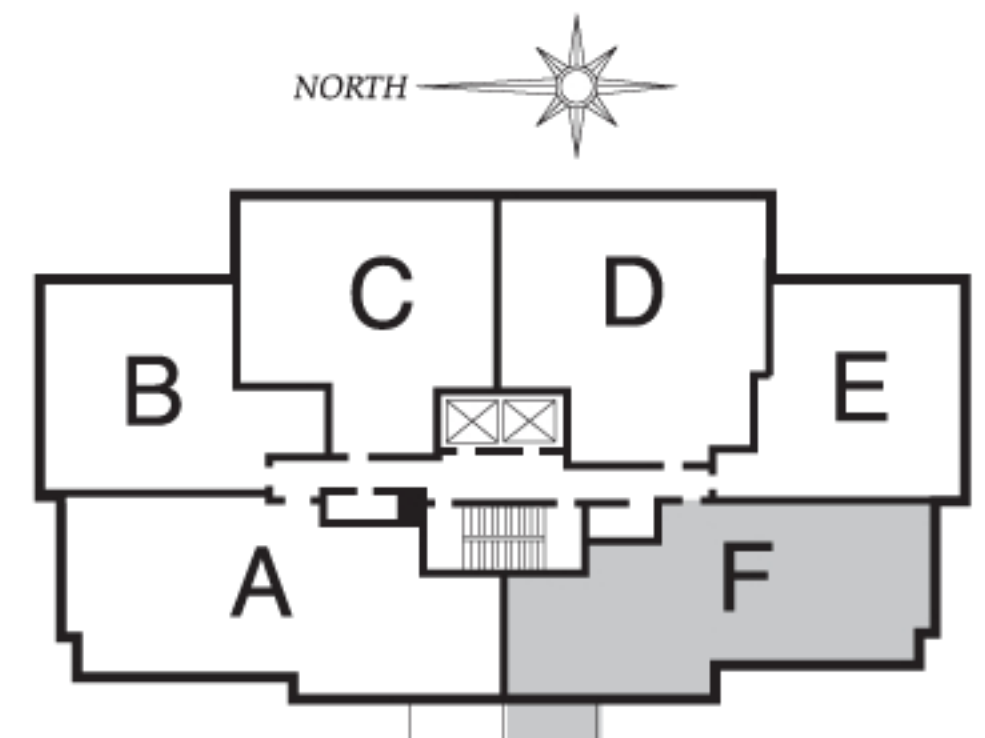

HUDSON RIVER VIEWS

RIVER POINTE
RESIDENCE F
FLOORS 2-11 Basic
FLOORS 12-14 Larger Balcony
*ALL DIMENSIONS APPROXIMATE

HUDSON RIVER