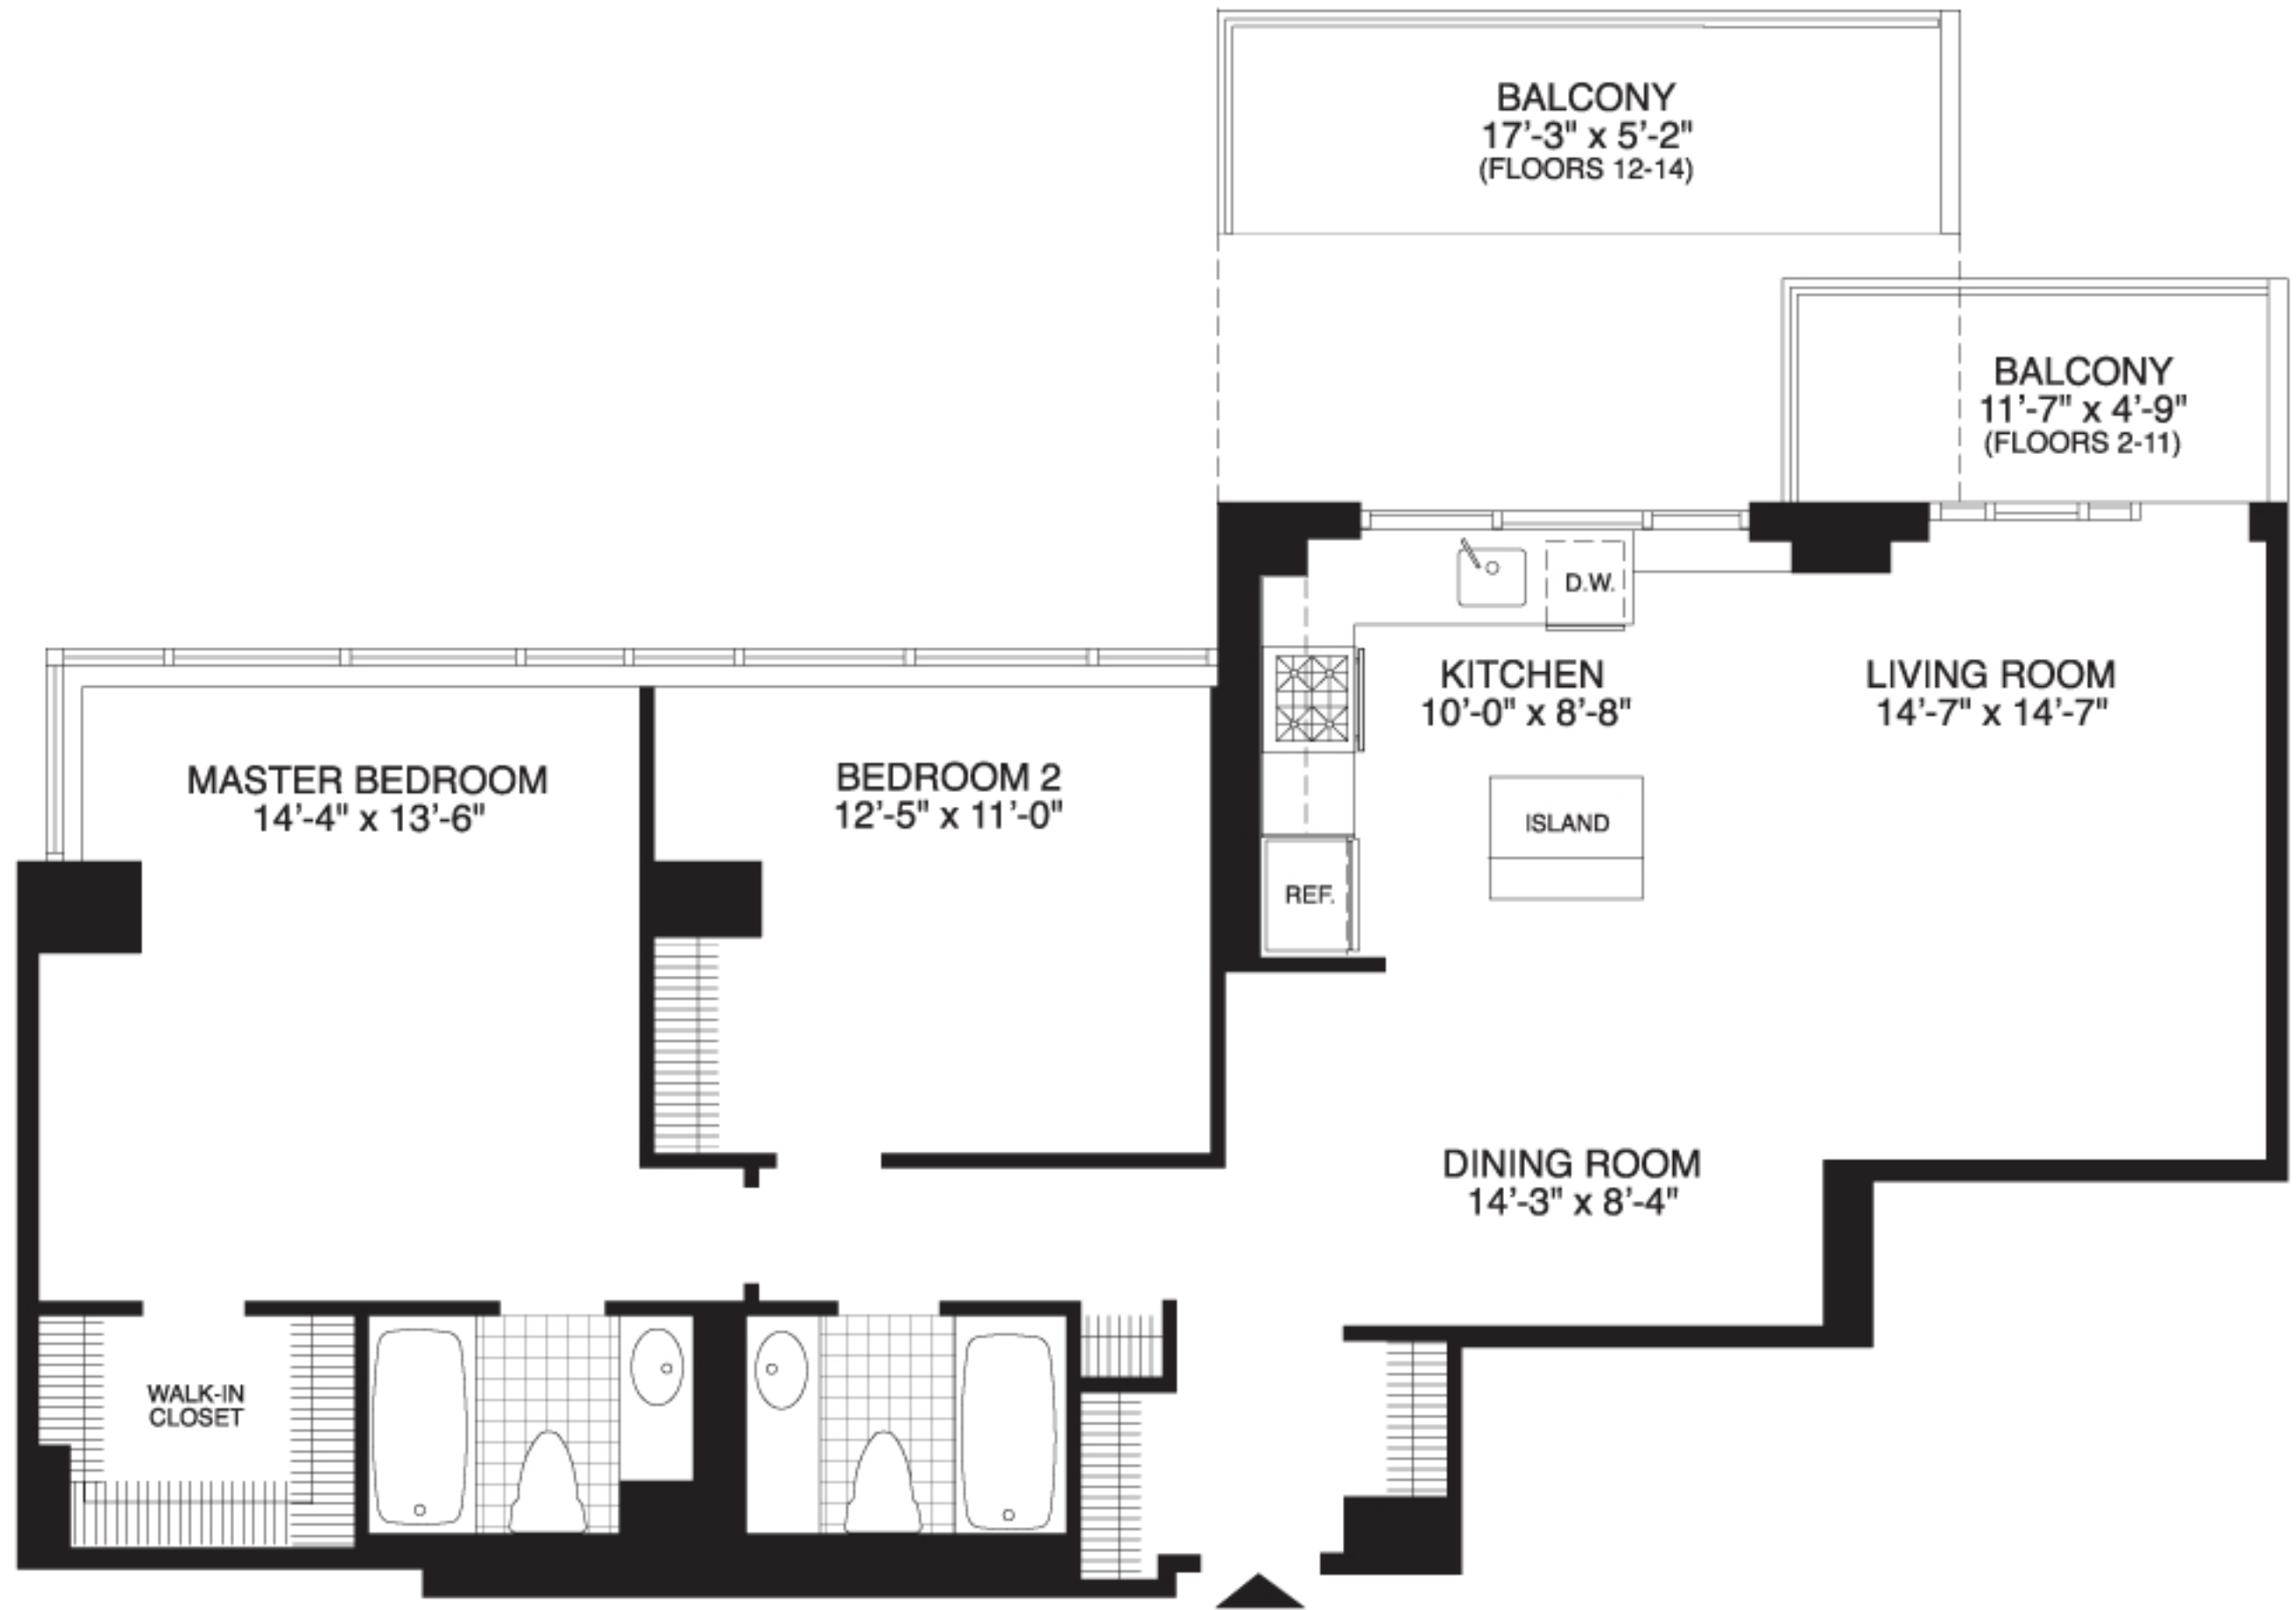

HUDSON RIVER VIEWS

RIVER POINTE
RESIDENCE F
FLOORS 2-11 Basic
FLOORS 12-14 Larger Balcony
*ALL DIMENSIONS APPROXIMATE

HUDSON RIVER